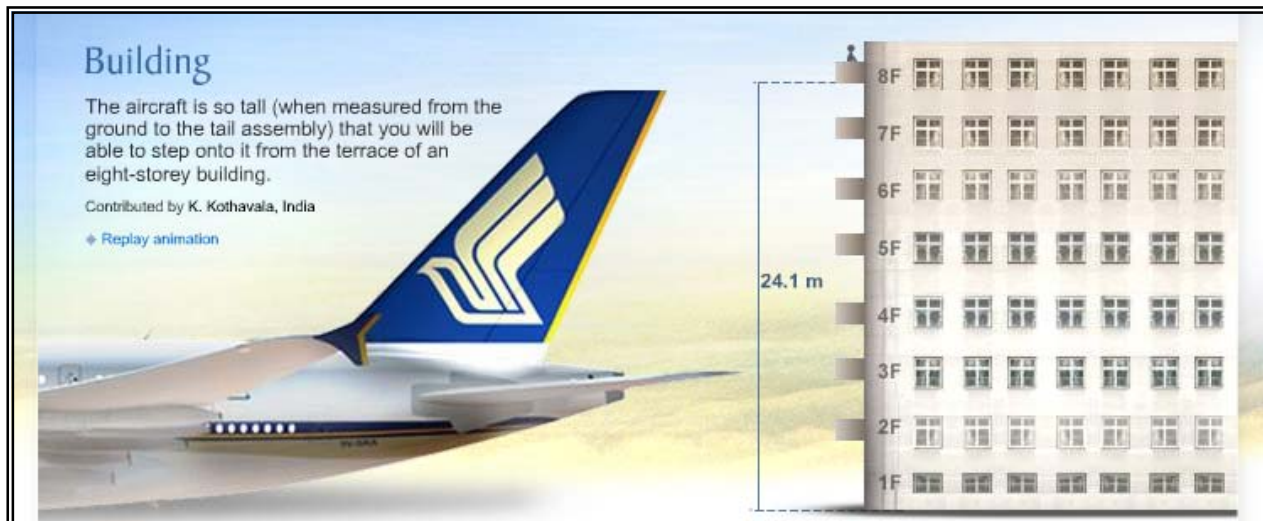

How Big is the A380 ?

The Aircraft Stands
at 24.1 meters.

5 Giraffe's

OR

8 Storey Building

How Big is the A380 ?

The Wingspan is 79.8m.

Each Wing cover's an area of 845m² which can shelter 2,800 people.

Total area of both wings is 1690m². This would shelter 8,400 kiwis.

How Big is the A380 ?

The Length of the Aircraft is 72.6m or 2 Blue Wales.

The 2 passenger decks cover 550m² equivalent to 10 Squash Courts